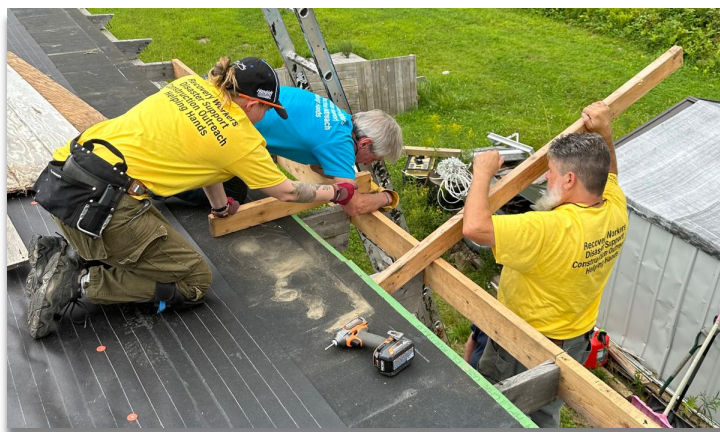

A Roof Over Their Heads: How Mission at the Eastward Restores Hope for Maine Families

When a devastating winter storm ripped the roof off her family’s rural Maine home just before Christmas in 2023, Diane, her husband, and their daughter found themselves in a desperate situation. Diane recalls, “We tried to apply for FEMA, but because my husband made the house ‘livable’ by pulling down the metal, they wouldn’t do anything. We had buckets lined up throughout the house catching water, but no help was coming.”

Like many low-income to moderately-low income families in rural Maine, Diane’s family fell into a gap—unable to afford major repairs but also ineligible for government assistance. “Where were we going to live? Who was going to put us up in a hotel or pay our rent somewhere else?” Diane shared. The sense of hopelessness was overwhelming, especially as the risk of black mold and structural damage loomed.

Enter Mission at the Eastward (MATE), a nonprofit dedicated to providing critical home repairs for vulnerable populations. When all other avenues failed, MATE stepped in. Volunteers from Bedford Presbyterian Church in New Hampshire came together with one goal: to give Diane’s family back their home and peace of mind.

“I probably cried more the day the roof got put on than I had in a while—tears of joy,” Diane said. “The volunteers were phenomenal, like a well-oiled machine. They were so pleasant, kind, and

conscientious. Interacting with them was like being with family and friends.”